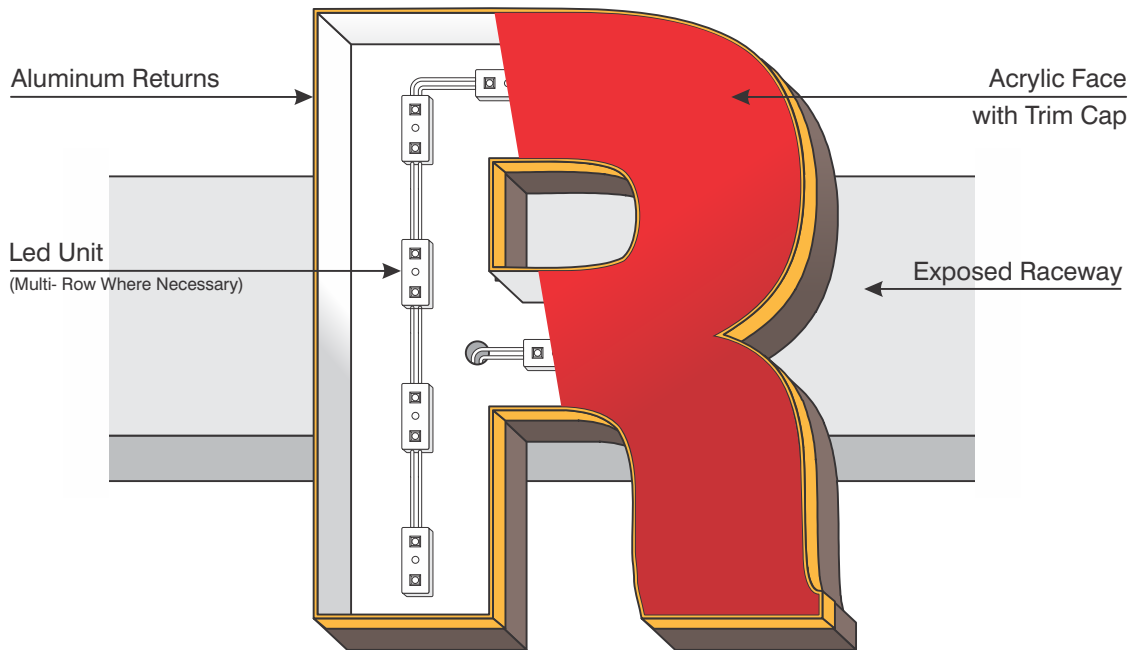

LED Channel Letters on Exposed Raceways

General Spec Sheet

- 5" Deep Pan Channel Letters.
- LED Illumination System.
- Exposed Aluminum Raceways.
- Mathews Polyurethane Finishes.

Mounting Detail

Check your local jurisdiction for further requirements.