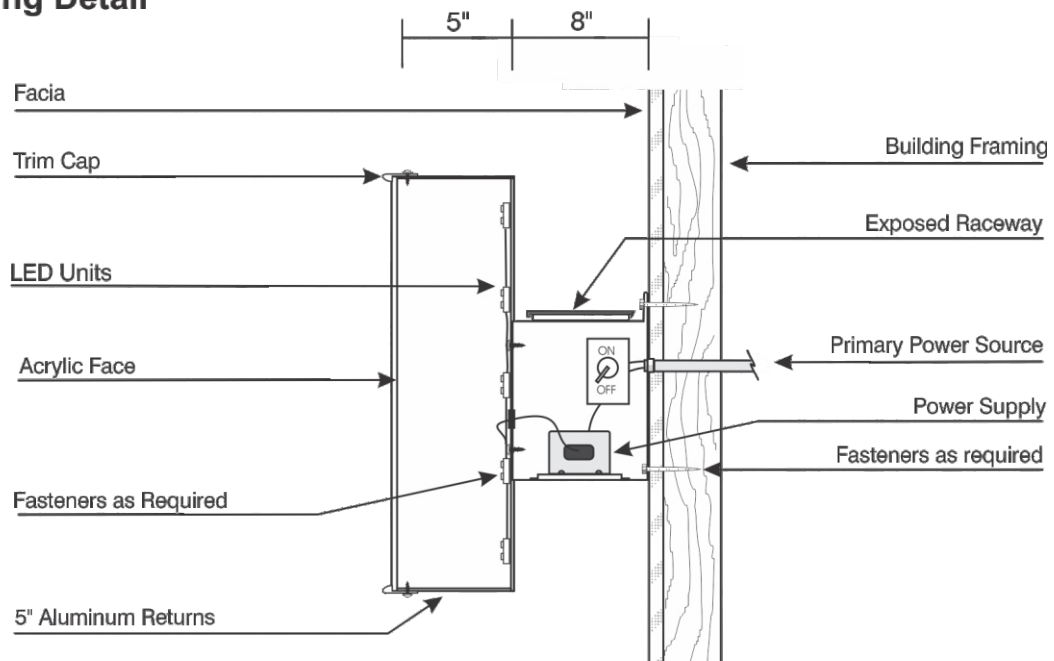

LED Channel Letters on Exposed Raceways

General Spec Sheet

- 5" Deep Pan Channel Letters.
- LED Illumination System.
- Exposed Aluminum Raceways.
- Mathews Polyurethane Finishes.

Mounting Detail

Check your local jurisdiction for further requirements.