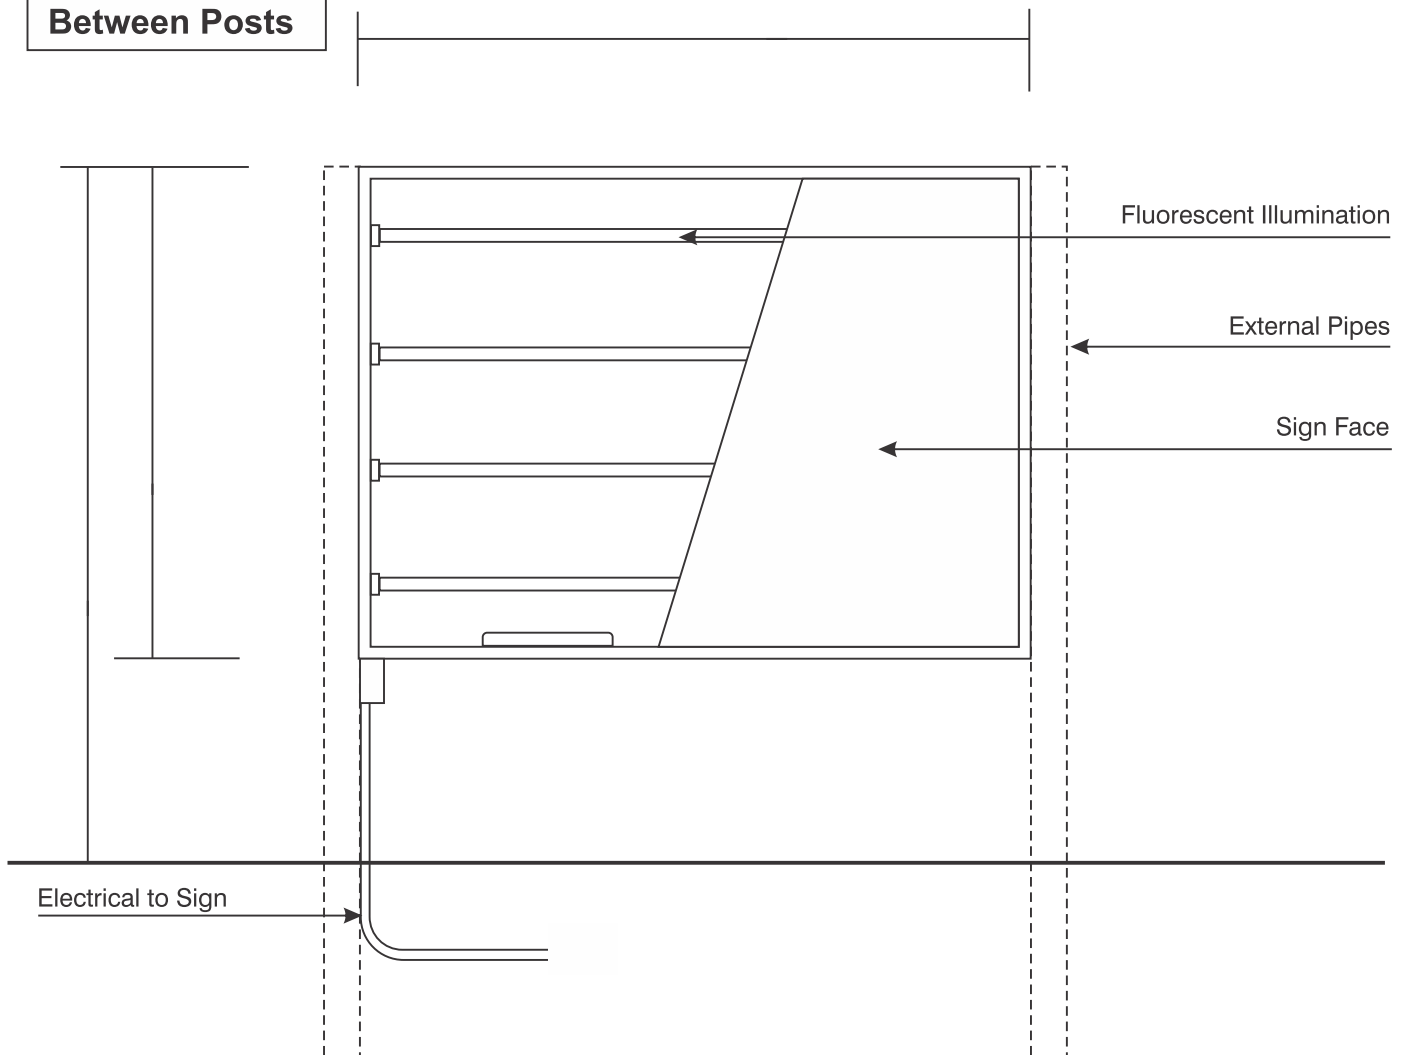

D/F Cabinets (Between Post Mount)

General Spec Sheet

- * Fluorescent Illuminated.
- * Aluminum Extrusion Frame System.
- * External Pipes.
- * Horizontal Lamps.

Between Posts

Frame Detail

▶ System DF1200 (Standard)

▶ System DF950