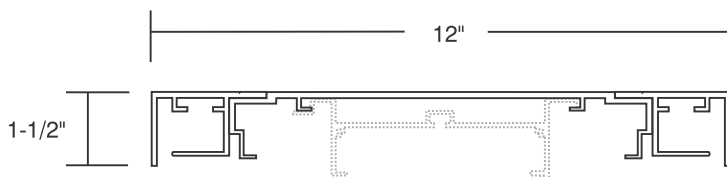

D/F Cabinets (Between Post Mount)

General Spec Sheet

- * Fluorescent Illuminated.
- * Aluminum Extrusion Frame System.
- * External Pipes.
- * Horizontal Lamps.

Between Posts

Frame Detail

▶ System DF1200 (Standard)