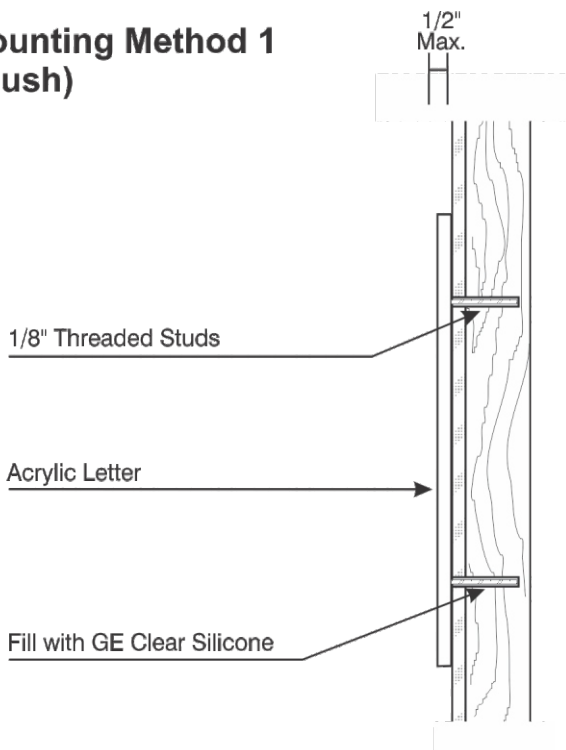

# Flat Cut-Out Acrylic Letters

## General Spec Sheet

- \* Acrylic Letters.
- \* Stud Mounting System.
- \* 1/2" Thick Letters Painted Acrylic Polyurethane Finish.

### Mounting Method 1 (Flush)

### Mounting Method 2 (Stand-off)