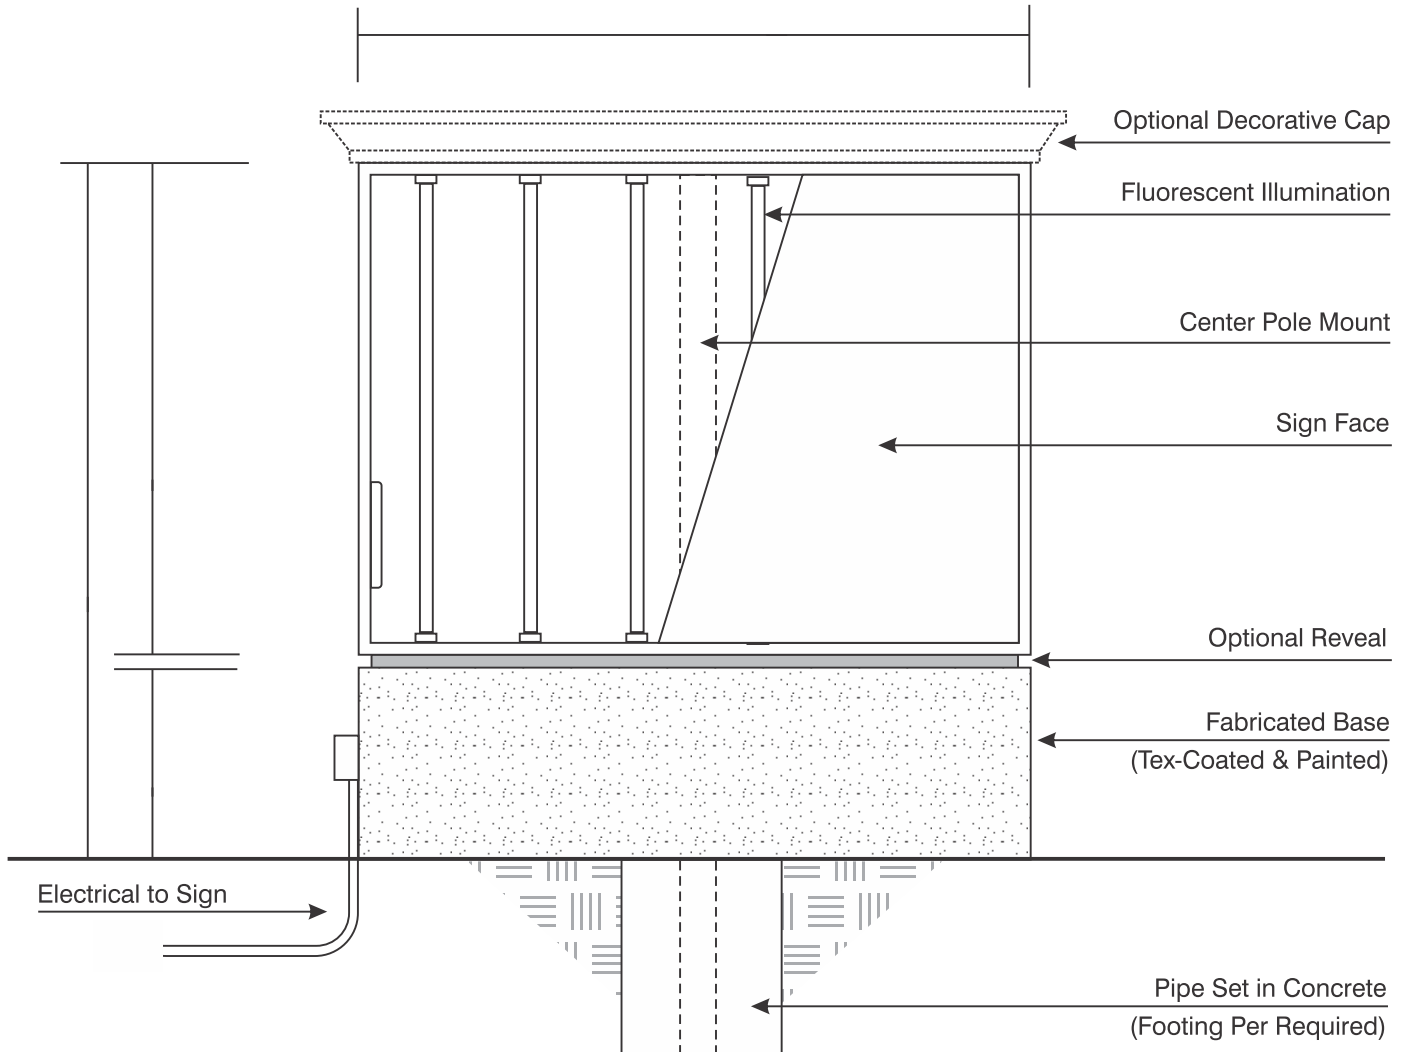

Monument Sign Cabinets (typ)

General Spec Sheet

- Fluorescent Illuminated.
- Aluminum Extrusion Frame System.
- Built for Center Pole.
- Verticle Lamps.
- Fabricated Aluminum Base.

Standard

► **System DF1200 (Standard)**

Monument Sign Cabinets (Bolt to Base)

General Spec Sheet

- * Fluorescent Illuminated.
- * Conventional Frame & Skin Cabinet System.
- * Built for Existing Concrete Base.
- * Horizontal Lamps.

Bolt to Base

Monument Cabinets (Changeable Panels)

General Spec Sheet

- * Fluorescent Illuminated.
- * Aluminum Extrusion Frame System.
- * Built for Center Pole.
- * Verticle Lamps.
- * Fabricated Aluminum Base.
- * Divider Bar fo Changeable Faces.

Changeable Tenant Panels

Monument Sign Cabinets (Bolt to Base)

General Spec Sheet

- Fluorescent Illuminated.
- Built for Base Mount (No Pipe)
- Horizontal Lamps.
- Fabricated Aluminum Base.

Bolt to Base

Sign Cabinets (Between Post Mount)