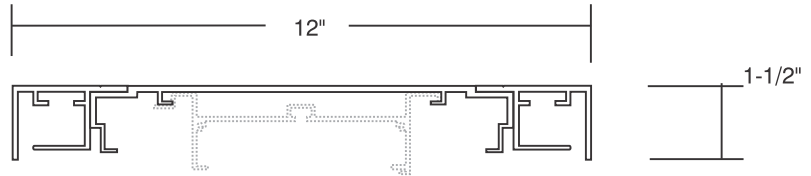

Monument Sign Cabinets (typ)

General Spec Sheet

- Fluorescent Illuminated.
- Aluminum Extrusion Frame System.
- Built for Center Pole.
- Verticle Lamps.
- Fabricated Aluminum Base.

Standard

► **System DF1200 (Standard)**

Monument Sign Cabinets (Bolt to Base)

General Spec Sheet

- * Fluorescent Illuminated.
- * Conventional Frame & Skin Cabinet System.
- * Built for Existing Concrete Base.
- * Horizontal Lamps.

Bolt to Base