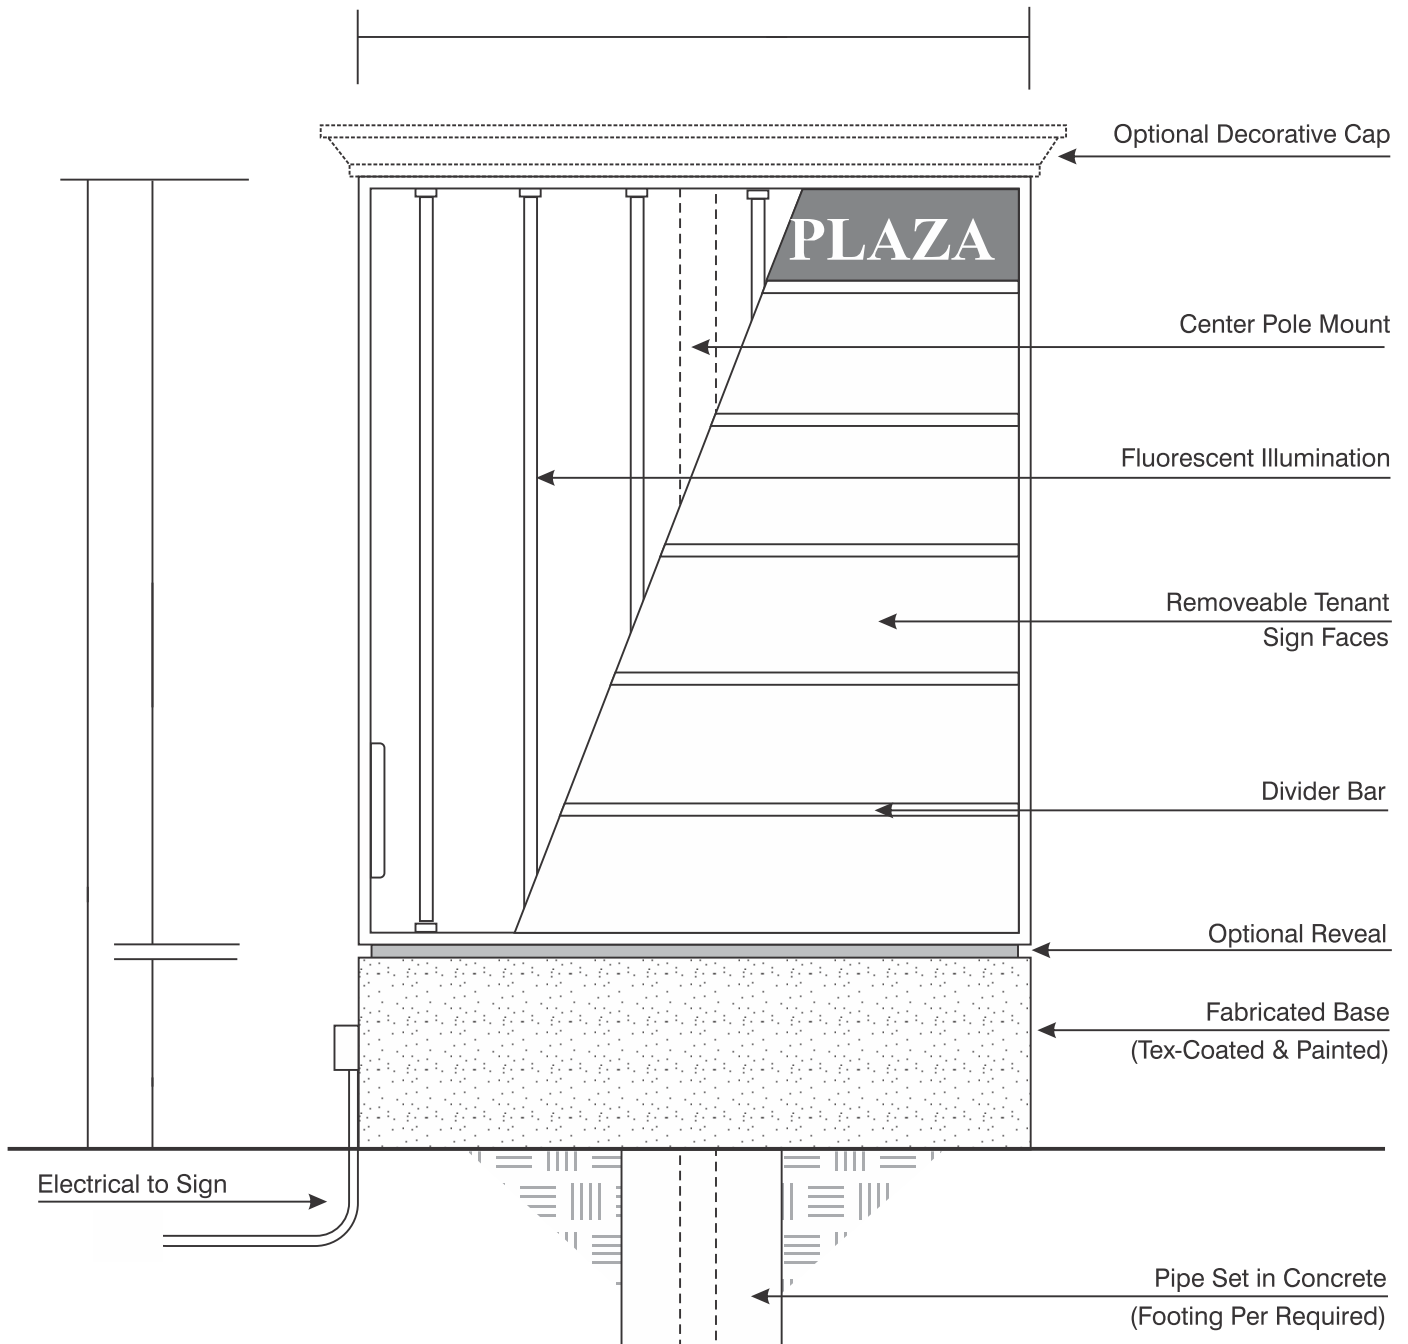

Monument Sign Cabinets (typ)

General Spec Sheet

- Fluorescent Illuminated.
- Aluminum Extrusion Frame System.
- Built for Center Pole.
- Verticle Lamps.
- Fabricated Aluminum Base.

Standard

► **System DF1200 (Standard)**

Monument Sign Cabinets (Bolt to Base)

General Spec Sheet

- * Fluorescent Illuminated.
- * Conventional Frame & Skin Cabinet System.
- * Built for Existing Concrete Base.
- * Horizontal Lamps.

Bolt to Base

Monument Cabinets (Changeable Panels)

General Spec Sheet

- * Fluorescent Illuminated.
- * Aluminum Extrusion Frame System.
- * Built for Center Pole.
- * Verticle Lamps.
- * Fabricated Aluminum Base.
- * Divider Bar fo Changeable Faces.

Changeable Tenant Panels

Monument Sign Cabinets (Bolt to Base)

General Spec Sheet

- Fluorescent Illuminated.
- Built for Base Mount (No Pipe)
- Horizontal Lamps.
- Fabricated Aluminum Base.

Bolt to Base

Sign Cabinets (Between Post Mount)