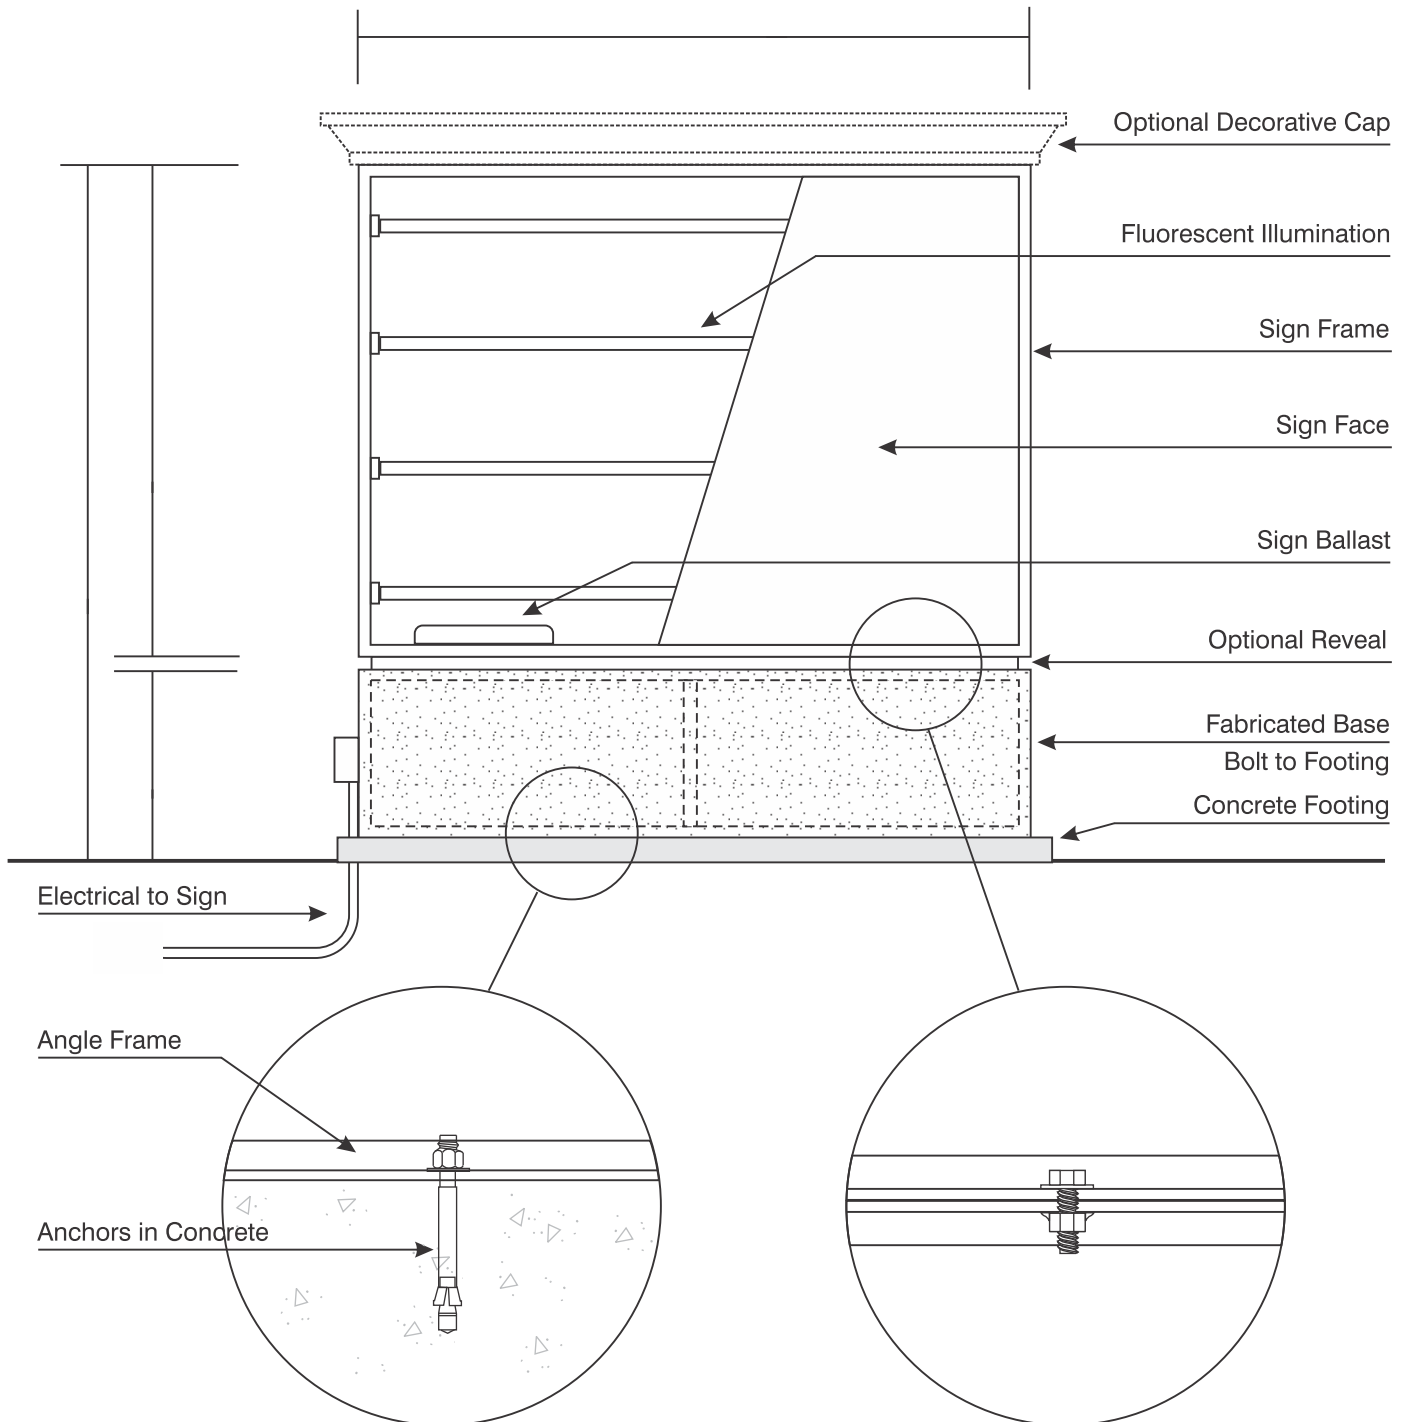

Monument Sign Cabinets (Bolt to Base)

General Spec Sheet

- * Fluorescent Illuminated.
- * Conventional Frame & Skin Cabinet System.
- * Built for Existing Concrete Base.
- * Horizontal Lamps.

Bolt to Base

Monument Cabinets (Changeable Panels)

General Spec Sheet

- * Fluorescent Illuminated.
- * Aluminum Extrusion Frame System.
- * Built for Center Pole.
- * Verticle Lamps.
- * Fabricated Aluminum Base.
- * Divider Bar fo Changeable Faces.

Changeable Tenant Panels

Monument Sign Cabinets (Bolt to Base)

General Spec Sheet

- Fluorescent Illuminated.
- Built for Base Mount (No Pipe)
- Horizontal Lamps.
- Fabricated Aluminum Base.

Bolt to Base

Sign Cabinets (Between Post Mount)

General Spec Sheet

- * Fluorescent Illuminated.
- * Aluminum Extrusion Frame System.
- * External Pipes.
- * Horizontal Lamps.

Frame Detail

▶ **System SF900 (Standard)**
 (For typical sign cabinet applications)