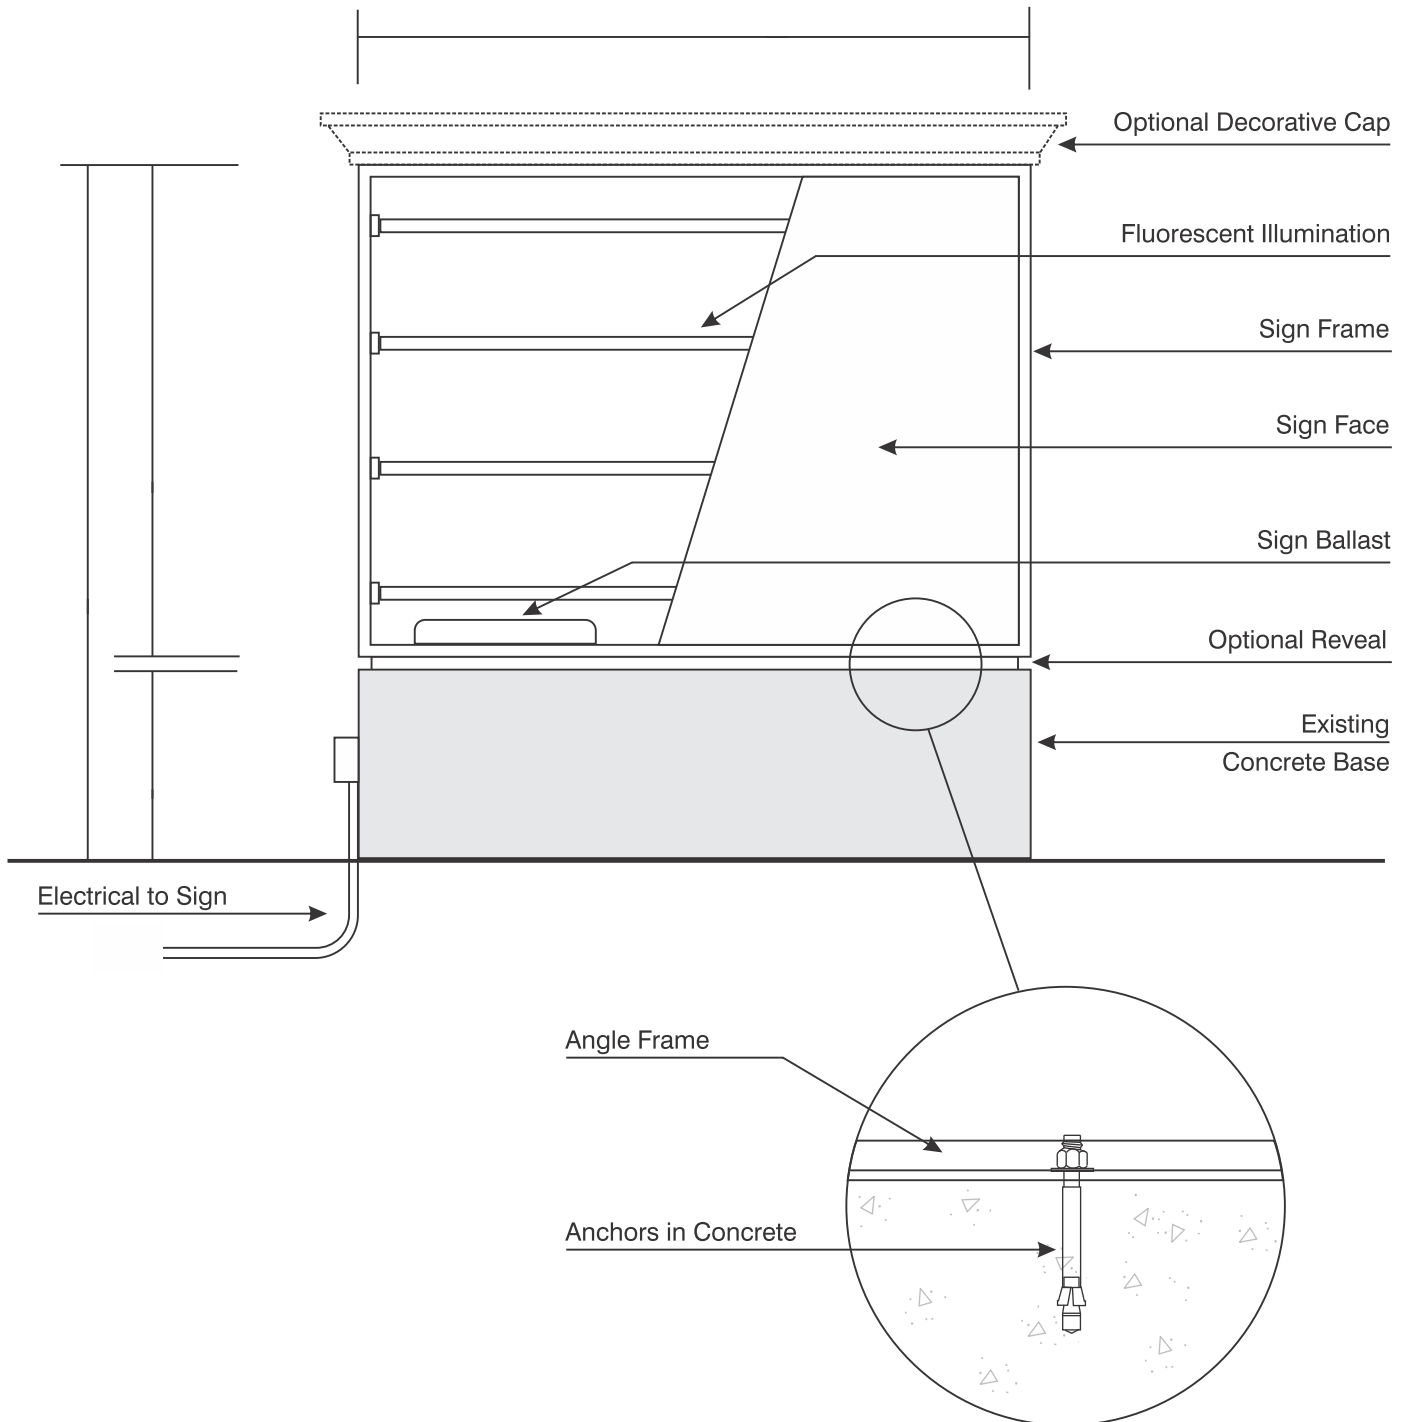

Monument Sign Cabinets (typ)

General Spec Sheet

- Fluorescent Illuminated.
- Aluminum Extrusion Frame System.
- Built for Center Pole.
- Verticle Lamps.
- Fabricated Aluminum Base.

Standard

► **System DF1200 (Standard)**

Monument Sign Cabinets (Bolt to Base)

General Spec Sheet

- * Fluorescent Illuminated.
- * Conventional Frame & Skin Cabinet System.
- * Built for Existing Concrete Base.
- * Horizontal Lamps.

Bolt to Base

Monument Cabinets (Changeable Panels)

General Spec Sheet

- * Fluorescent Illuminated.
- * Aluminum Extrusion Frame System.
- * Built for Center Pole.
- * Verticle Lamps.
- * Fabricated Aluminum Base.
- * Divider Bar fo Changeable Faces.

Changeable Tenant Panels

Monument Sign Cabinets (Bolt to Base)

General Spec Sheet

- Fluorescent Illuminated.
- Built for Base Mount (No Pipe)
- Horizontal Lamps.
- Fabricated Aluminum Base.

Bolt to Base

Sign Cabinets (Between Post Mount)