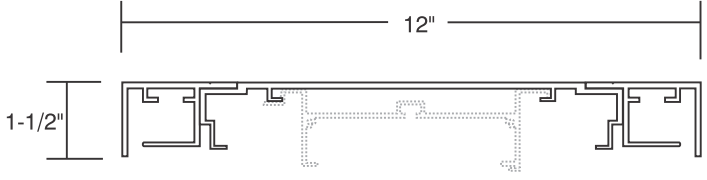

▶ **System DF1200 (Standard)**