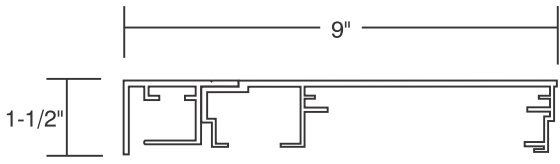

Frame Detail

▶ **System SF900 (Standard)**
(For typical sign cabinet applications)