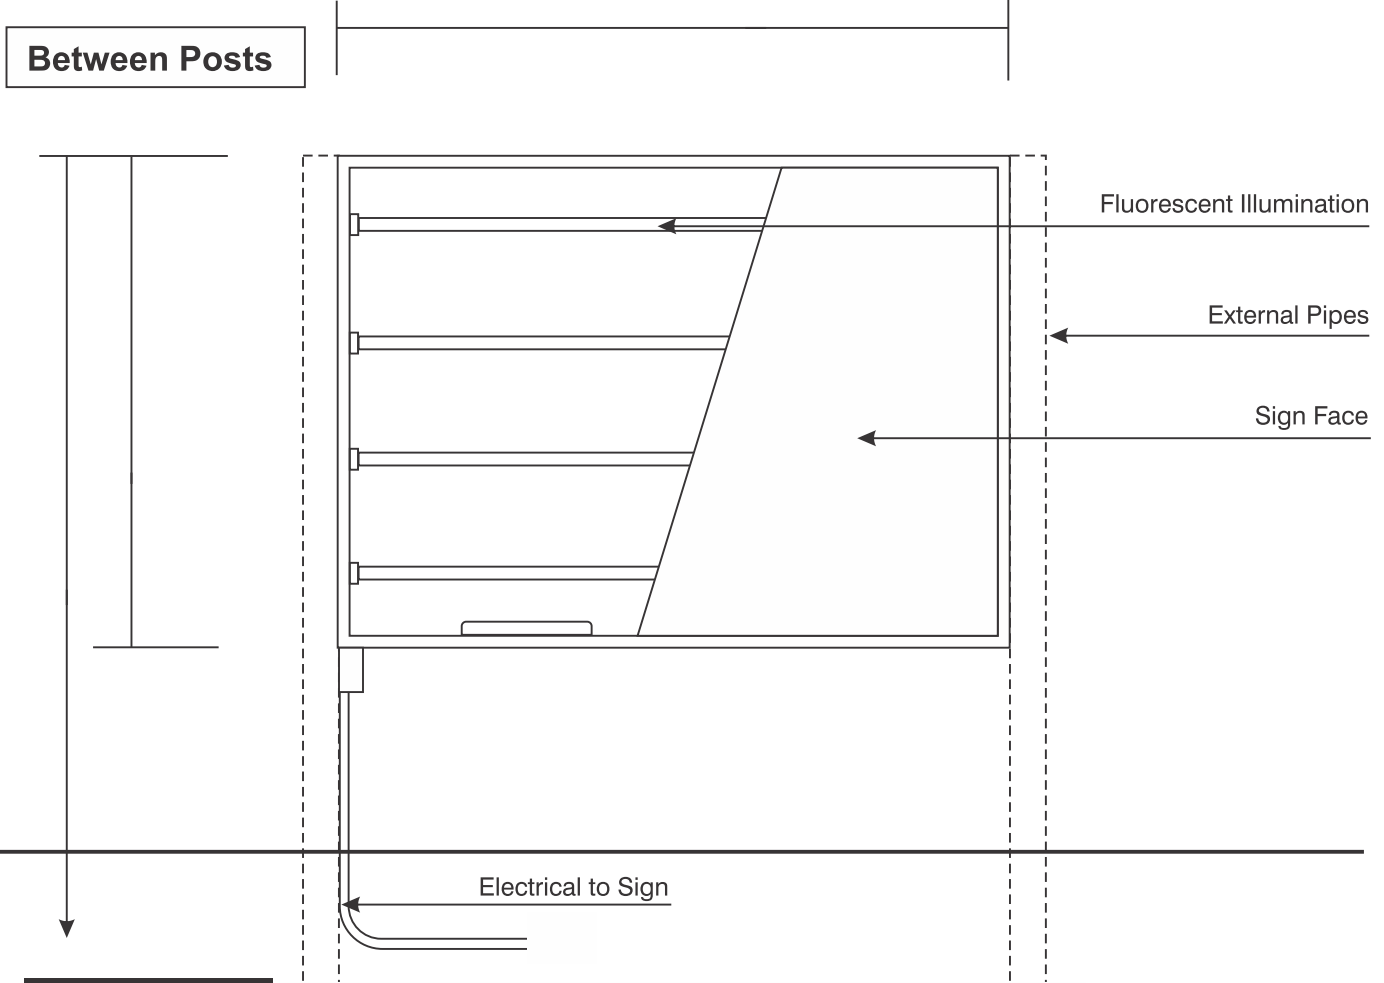

Monument Sign Cabinets (Bolt to Base)

General Spec Sheet

- * Fluorescent Illuminated.
- * Conventional Frame & Skin Cabinet System.
- * Built for Existing Concrete Base.
- * Horizontal Lamps.

Bolt to Base

Monument Cabinets (Changeable Panels)

General Spec Sheet

- * Fluorescent Illuminated.
- * Aluminum Extrusion Frame System.
- * Built for Center Pole.
- * Verticle Lamps.
- * Fabricated Aluminum Base.
- * Divider Bar fo Changeable Faces.

Changeable Tenant Panels

Monument Sign Cabinets (Bolt to Base)

General Spec Sheet

- Fluorescent Illuminated.
- Built for Base Mount (No Pipe)
- Horizontal Lamps.
- Fabricated Aluminum Base.

Bolt to Base

Sign Cabinets (Between Post Mount)

General Spec Sheet

- * Fluorescent Illuminated.
- * Aluminum Extrusion Frame System.
- * External Pipes.
- * Horizontal Lamps.

Frame Detail

▶ **System SF900 (Standard)**
 (For typical sign cabinet applications)