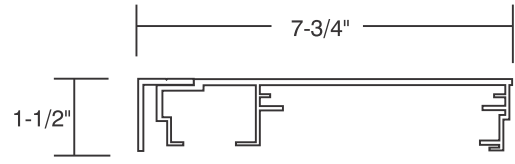

▶ **System SF775**
(For smaller sign cabinet applications)