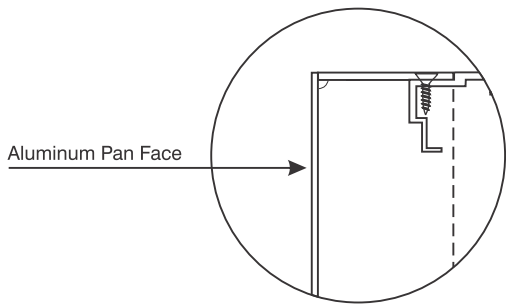

Monument with Arched Faces

General Spec Sheet

- Aluminum Extrusion Frame System.
- Arched Aluminum Faces.
- Routed or Push Thru Graphics
- Fluorescent Illuminated.
- Built for Center Pole.
- Verticle Lamps.
- Fabricated Aluminum Base.