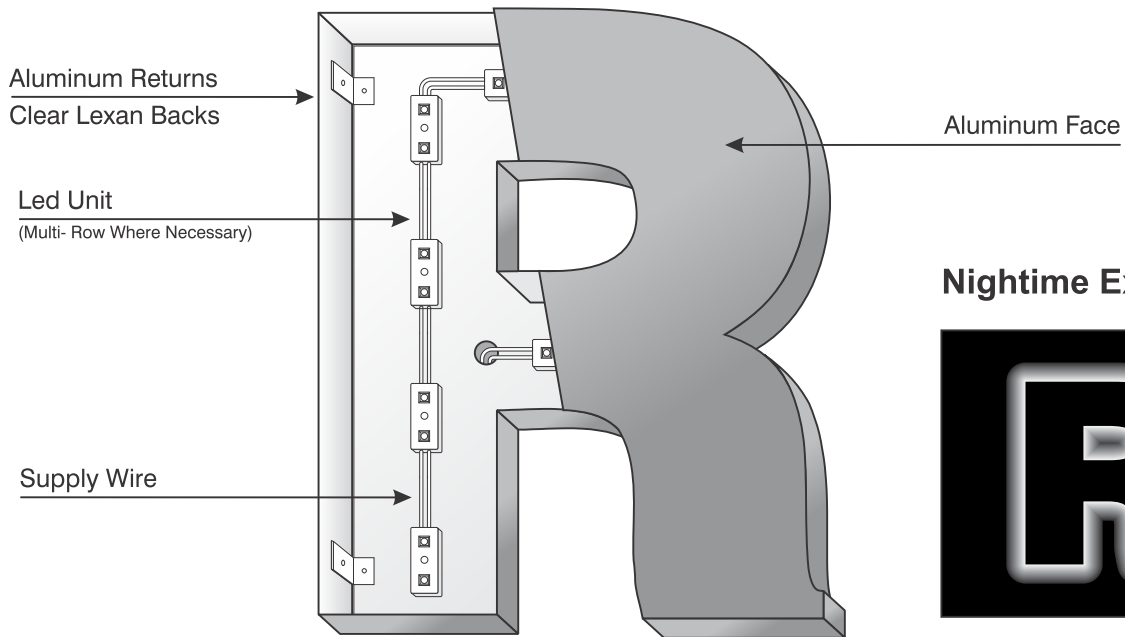

# Reverse "LED Halo" Channel Letters

## General Spec Sheet

- Standard 3" Deep Aluminum Returns.
- Clear Lexan Backs.
- Mathews Polyurethane Finishes.
- LED Illumination.
- Behind Wall Wireway