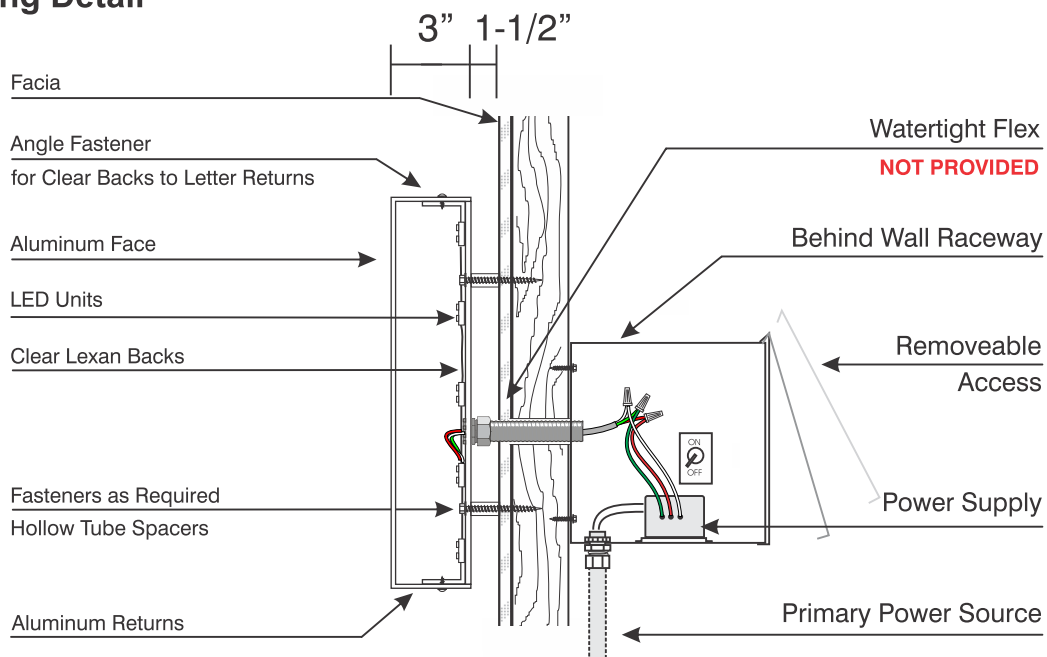

# Reverse "LED Halo" Channel Letters

## General Spec Sheet

- Standard 3" Deep Aluminum Returns.
- Clear Lexan Backs.
- Mathews Polyurethane Finishes.
- LED Illumination.
- Behind Wall Wireway

### Mounting Detail

Install per (NEC) National Electric Code.