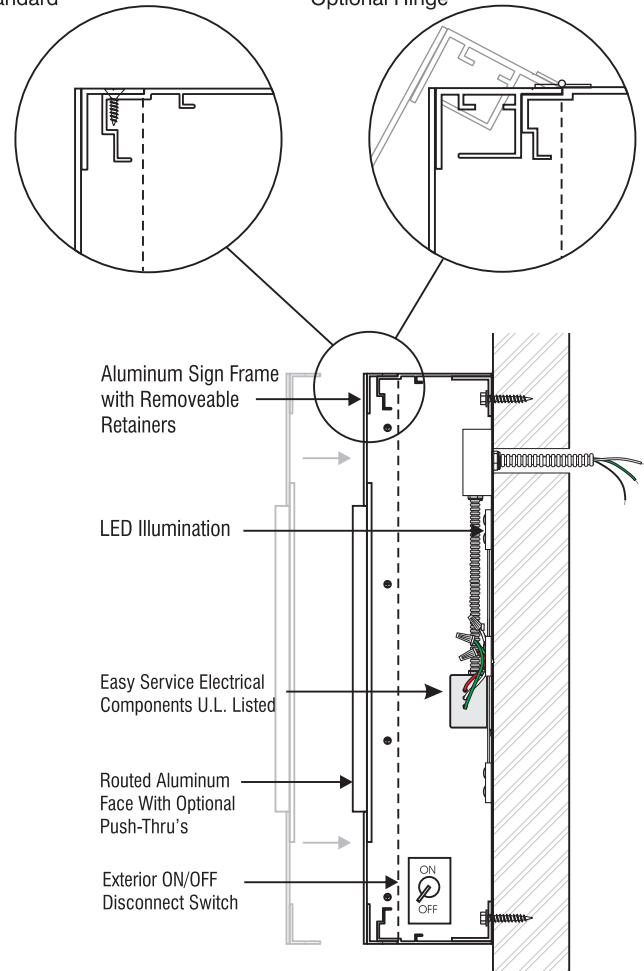

### Frame Detail

▶ **System SF500**

▶ **System SF600**

Standard

Optional Hinge

## Slimline Routed Face Cabinet Option

### General Spec Sheet

- Aluminum Extrusion Frame System.
- Aluminum Face with Routed Copy.
- Acrylic Backup Plex W/ Optional Acrylic Push-Thru's.
- LED Illumination.
- Self-Contained.
- Mathews Polyurethane Finishes.

### Frame Detail