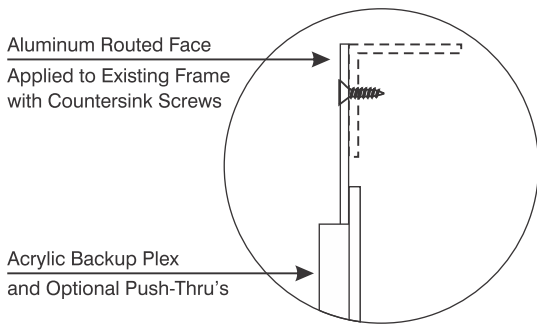

Routed Face (For Existing Cabinet)

General Spec Sheet

- * Routed Aluminum Faces.
- * Acrylic Backup Plex With Optional Push-Thru's (1/2" or 3/4")

Options:

- * Flat Face
- * Slide-In Face
- * Pan Face

Side Detail

FLAT FACE TO FRAME:

SLIDE IN:

PAN FACE (Shoebox):