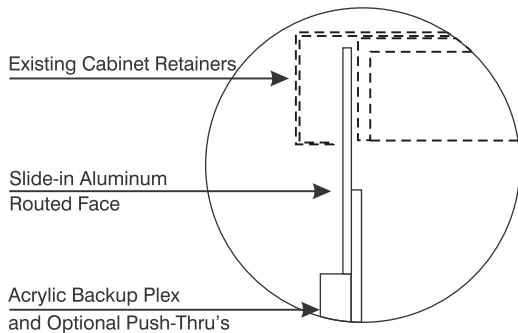

Routed Face (For Existing Cabinet)

General Spec Sheet

- * Routed Aluminum Faces.
- * Acrylic Backup Plex With Optional Push-Thru's (1/2" or 3/4")

Options:

- * Flat Face
- * Slide-In Face
- * Pan Face

Side Detail

FLAT FACE TO FRAME:

SLIDE IN:

PAN FACE (Shoebox):