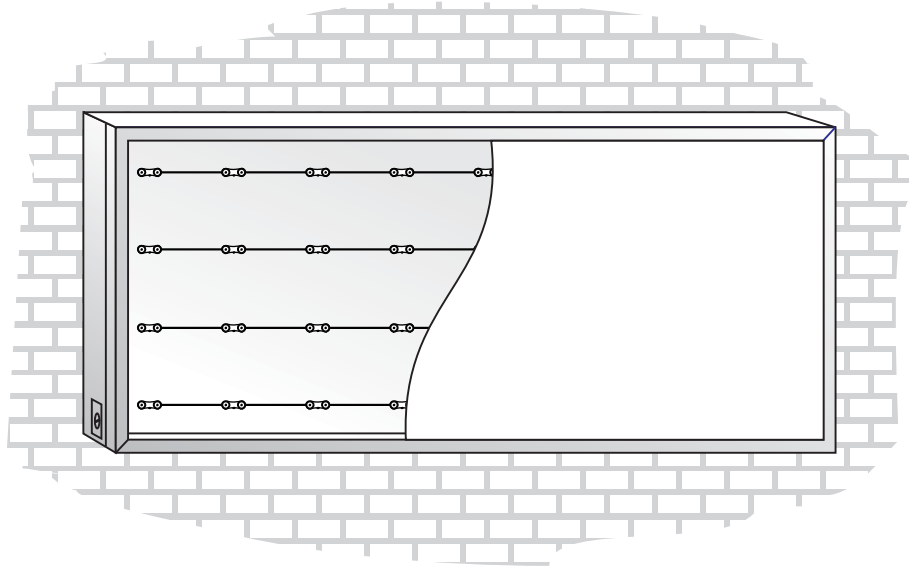

# Standard Single Sided Cabinets

## General Spec Sheet

- LED Illuminated.
- Heavy Duty Aluminum Extrusion Frames.
- Slide in Face.
- Acrylic Polyurethane Paint Finishes.

### Frame Detail