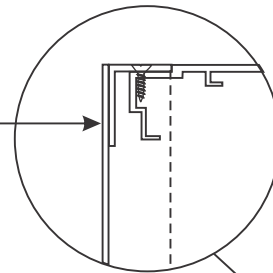

### Frame Detail

#### ▶ System SF600

Aluminum Face  
 Applied to Retainers  
 with Lord Adhesive

Aluminum Sign Frame  
 with Removeable  
 Retainers

LED Illumination

Easy Service Electrical  
 Components U.L. Listed

Routed Aluminum  
 Face With Optional  
 Push-Thru's