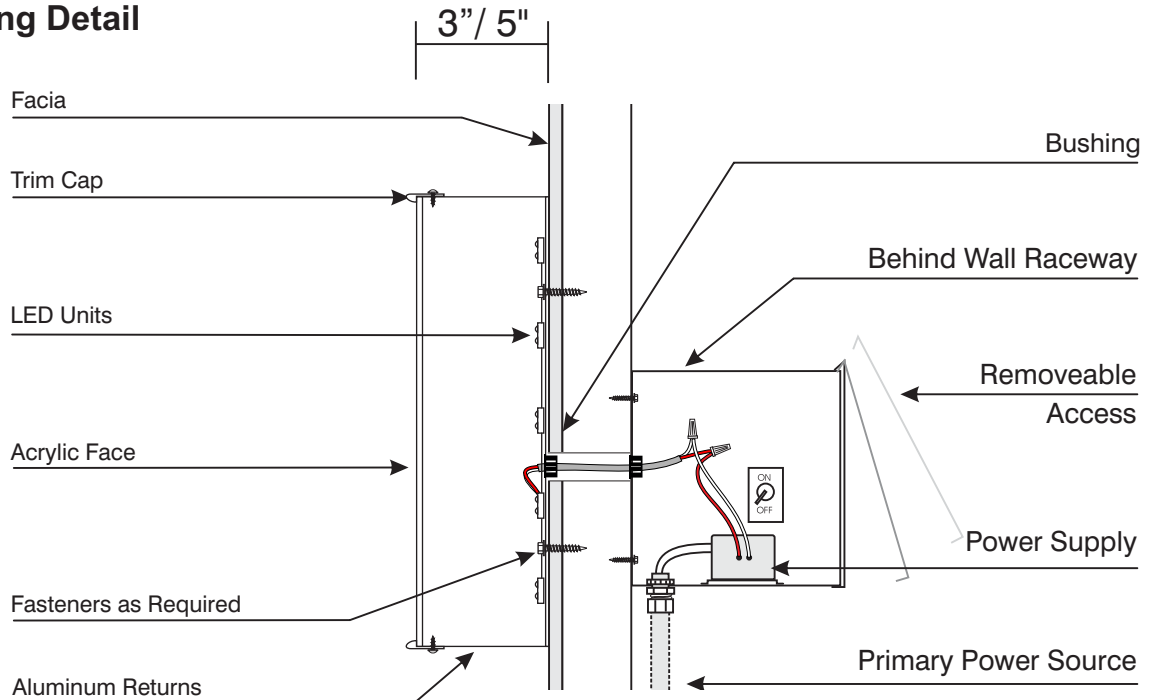

# LED Channel Letters (Typical)

## General Spec Sheet

- **Flush Wall Mount.**  
**with Interior/Behind Wall Raceway.**  
*(For applications where electrical is visible or exposed behind the wall)*
- Standard 3" or 5" Deep Pan Channel Letters.
- LED Illumination.
- Remote Power Supplies.

### Mounting Detail

Install per (NEC) National Electric Code