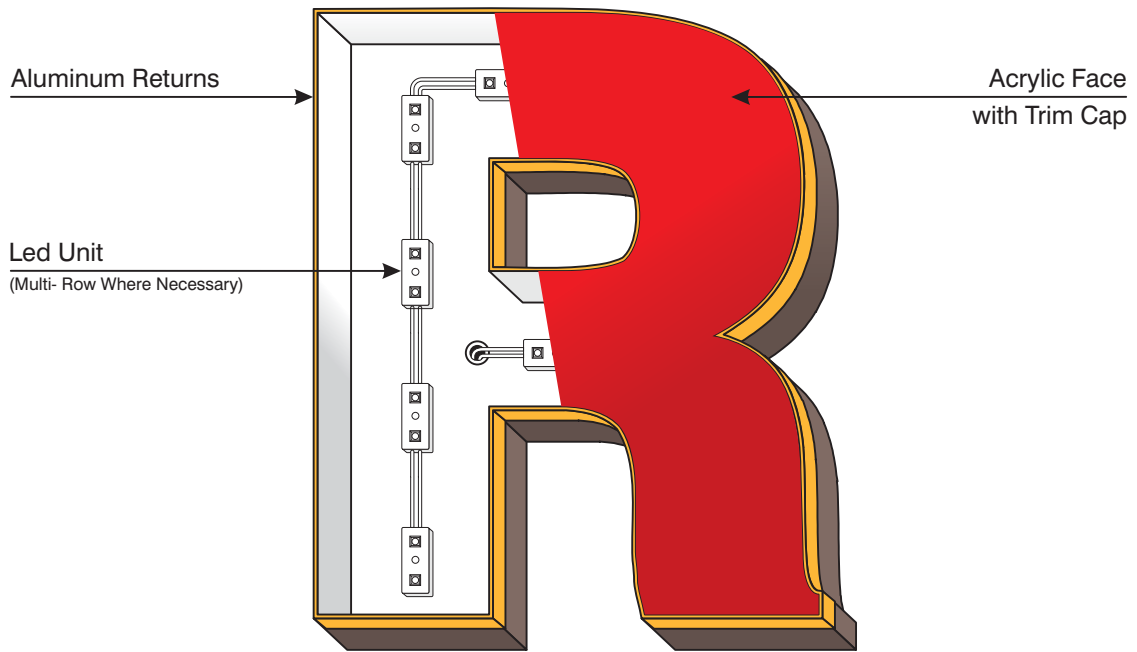

# LED Channel Letters (Typical)

## General Spec Sheet

- **Flush Wall Mount.**  
**with Interior/Behind Wall Raceway.**  
*(For applications where electrical is visible or exposed behind the wall)*
- Standard 3" or 5" Deep Pan Channel Letters.
- LED Illumination.
- Remote Power Supplies.