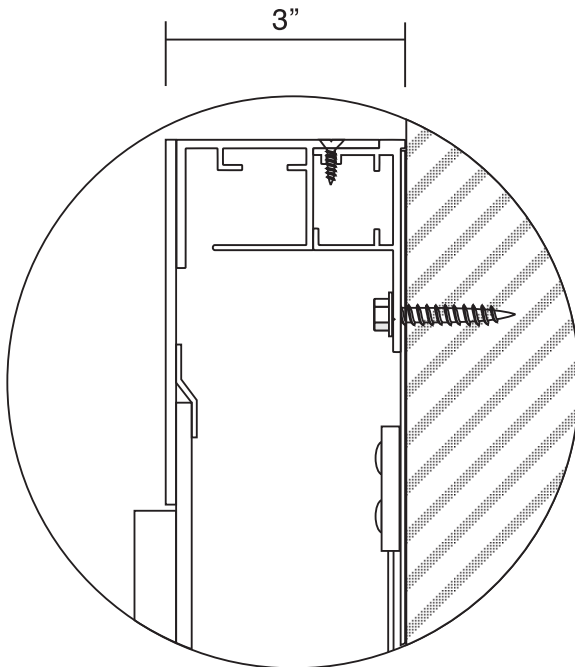

Team

5260 Jerusalem Ct.
Modesto, California 95356
(209) 523-7446 Fax (209) 522-2997

1-800-361-7446

Slimline Routed Face Cabinet Options

General Spec Sheet

- Aluminum Extrusion Frame System.
- Aluminum Face with Routed Push Thru Acrylic Graphics
- LED Illumination.
- Mathews Polyurethane Finishes.

Frame Detail

▶ System 275

Aluminum Face
Applied to Retainers
with Lord Adhesive

Routed Letters
or Push Thru's

Side Detail (S/F)

Aluminum Sign Frame
with Removeable
Pan Face

LED Illumination

Routed Aluminum
Face With Push-Thru's