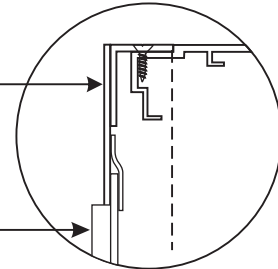

Team

5260 Jerusalem Ct.
Modesto, California 95356
(209) 523-7446 Fax (209) 522-2997

1-800-361-7446

Slimline Routed Face Cabinet Options

General Spec Sheet

- Aluminum Extrusion Frame System.
- Aluminum Face with Routed Push Thru Acrylic Graphics
- LED Illumination.
- Mathews Polyurethane Finishes.

Frame Detail

▶ System 275

Aluminum Face
Applied to Retainers
with Lord Adhesive

Routed Letters
or Push Thru's

Side Detail (S/F)

Aluminum Sign Frame
with Removeable
Pan Face

LED Illumination

Routed Aluminum
Face With Push-Thru's