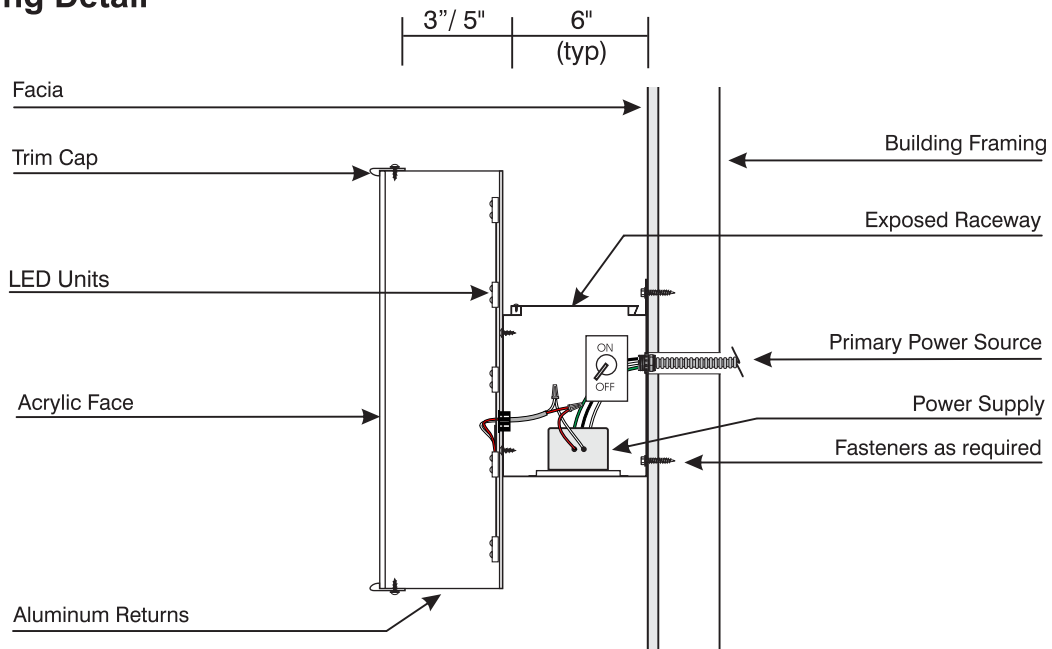

LED Channel Letters on Exposed Raceways

General Spec Sheet

- 3" or 5" Deep Pan Channel Letters.
- LED Illumination System.
- Exposed Aluminum Raceway.
- Mathews Polyurethane Finishes.

Mounting Detail

Check your local jurisdiction for further requirements.