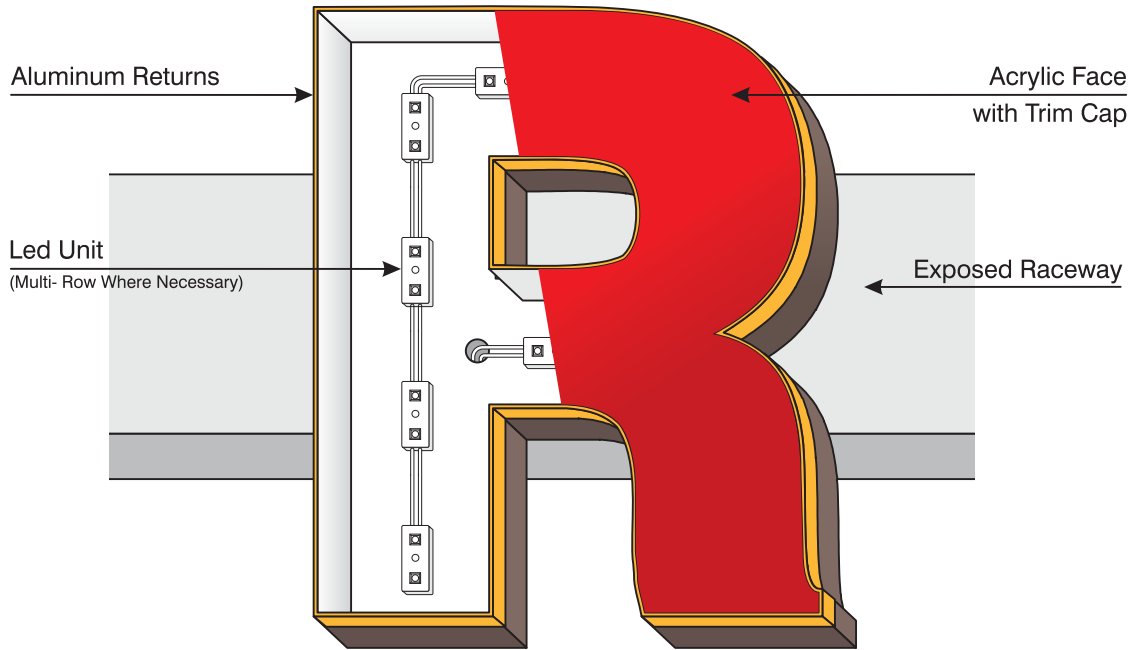

LED Channel Letters on Exposed Raceways

General Spec Sheet

- 3" or 5" Deep Pan Channel Letters.
- LED Illumination System.
- Exposed Aluminum Raceway.
- Mathews Polyurethane Finishes.

Mounting Detail

Check your local jurisdiction for further requirements.