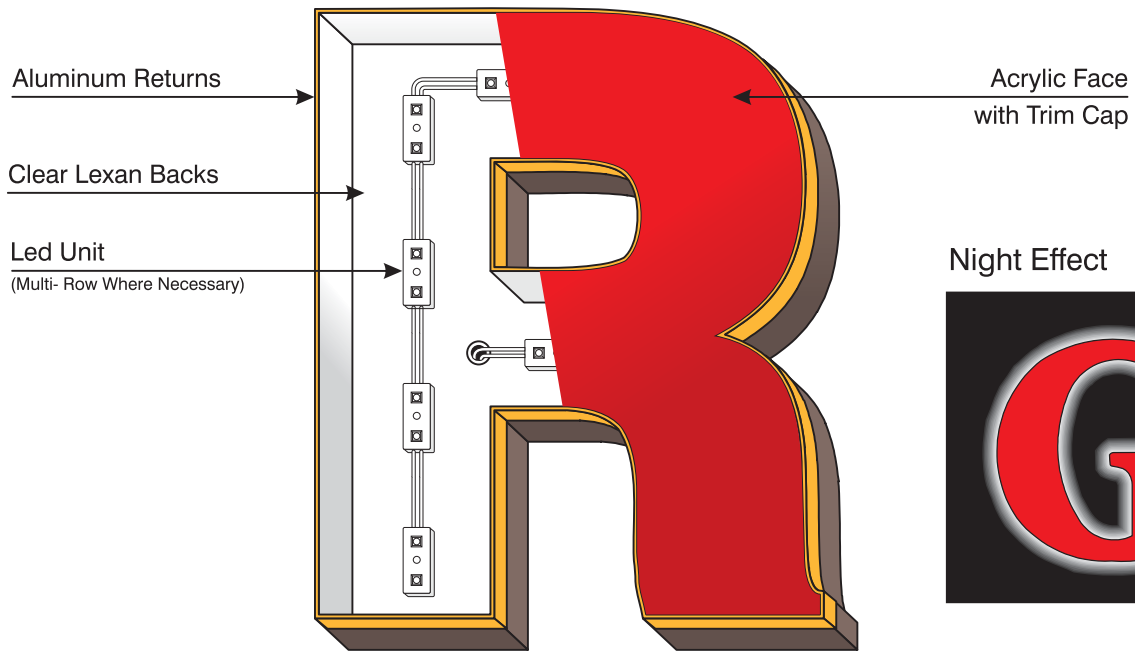

LED Channel Letters (Face & Halo Illum)

General Spec Sheet

- Flush Wall Mount.
- Standard 5" Deep Pan Channel Letters.
- Clear Lexan Backs with Spacers
- LED Illumination.
- Remote Power Supplies.

Face/Halo Section