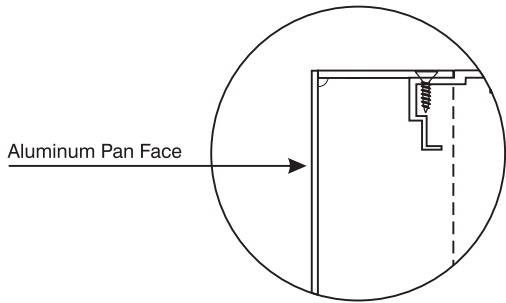

Monument with Arched Faces

General Spec Sheet

- Aluminum Extrusion Frame System.
- Arched Aluminum Faces.
- Routed or Push Thru Graphics
- LED Illuminated.
- Built for Center Pole.
- Fabricated Aluminum Base.