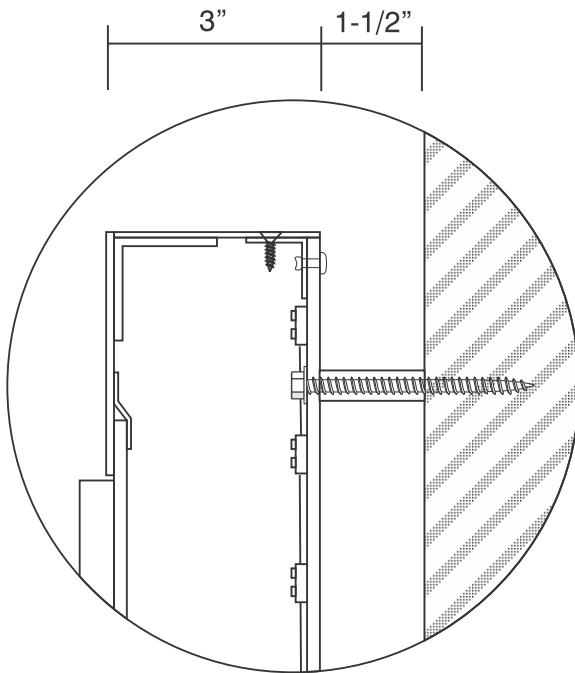

Slimline Routed Pan Face with & Halo

General Spec Sheet

- Aluminum Face with Routed Copy.
- Acrylic Backup Plex W/ Optional Acrylic Push-Thru's.
- Clear Lexan Back.
- LED Illumination.
- Self-Contained.
- Matthews Polyurethane Finishes.

Frame Detail

Mounting Detail (Face & Halo)