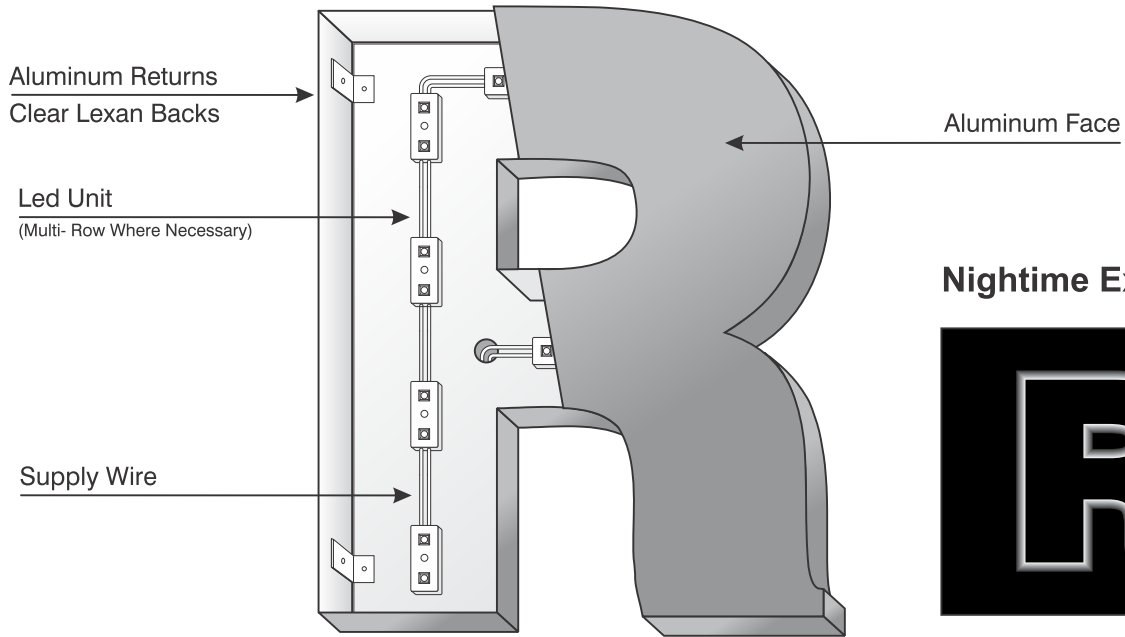

Reverse "Halo" Letters (Full size backer panel)

General Spec Sheet

- Standard 3" Deep Aluminum Returns.
- Clear Lexan Backs.
- Full Size Wireway Panel (Remote Power Supply)
- LED Illumination.
- Remote Power Supplies.

Nighttime Example

Reverse Halo Section Full Size Slim Wireway

Install per (NEC) National Electric Code.

Reverse "Halo" Letters (Full size backer panel)

General Spec Sheet

- Standard 3" Deep Aluminum Returns.
- Clear Lexan Backs.
- Full Size Wireway Panel (Self Contained)
- LED Illumination.
- Remote Power Supplies.

Nighttime Example

Reverse Halo Section Full Size Slim Wireway

Install per (NEC) National Electric Code.