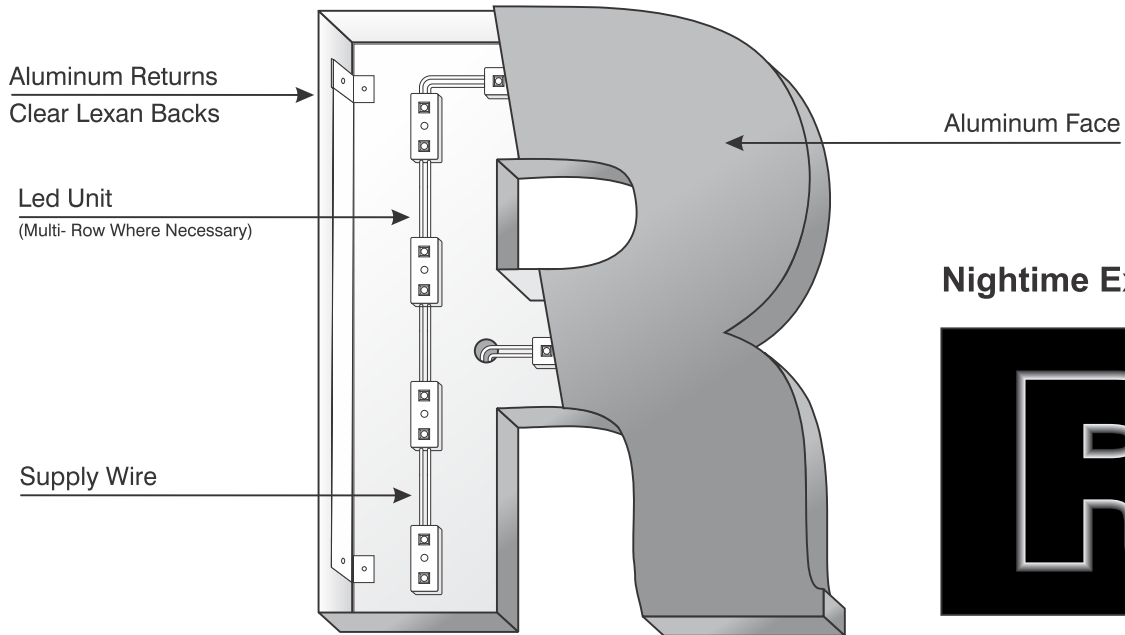

Reverse "Halo" Letters (Full size backer panel)

General Spec Sheet

- Standard 3" Deep Aluminum Returns.
- Clear Lexan Backs.
- Full Size Wireway Panel (Remote Power Supply)
- LED Illumination.
- Remote Power Supplies.

Nighttime Example

Reverse Halo Section Full Size Slim Wireway

Install per (NEC) National Electric Code.

Reverse "Halo" Letters (Full size backer panel)

General Spec Sheet

- Standard 3" Deep Aluminum Returns.
- Clear Lexan Backs.
- Full Size Wireway Panel (Self Contained)
- LED Illumination.
- Remote Power Supplies.

Nighttime Example

Reverse Halo Section Full Size Slim Wireway

Install per (NEC) National Electric Code.