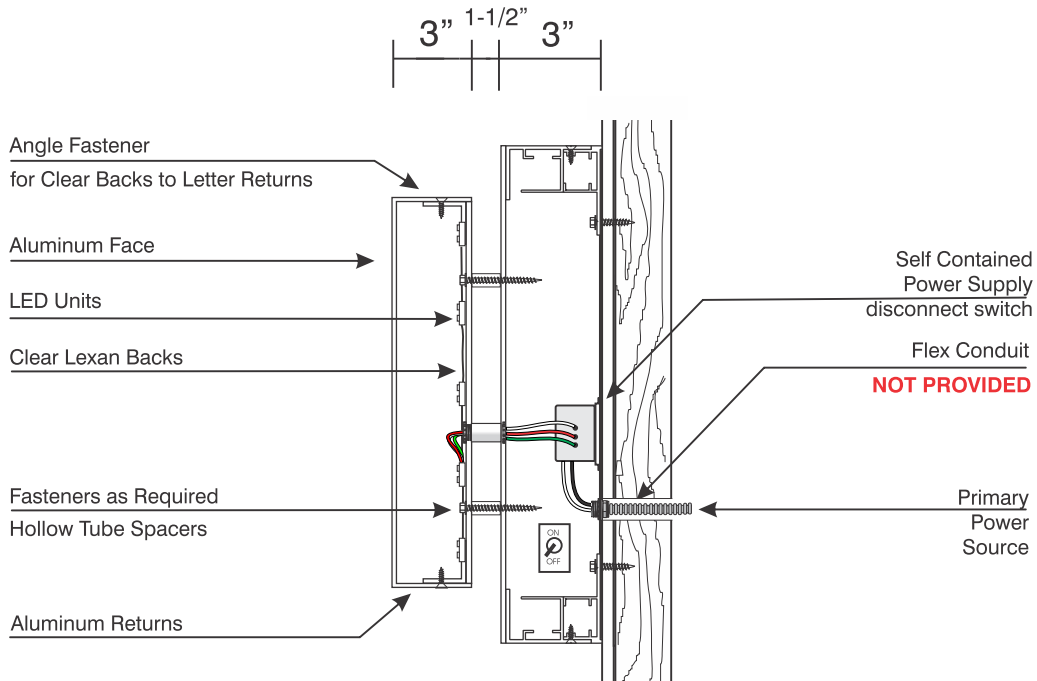

Reverse "Halo" Letters (Full size backer panel)

General Spec Sheet

- Standard 3" Deep Aluminum Returns.
- Clear Lexan Backs.
- Full Size Wireway Panel (Remote Power Supply)
- LED Illumination.
- Remote Power Supplies.

Nighttime Example

Reverse Halo Section Full Size Slim Wireway

Install per (NEC) National Electric Code.

Reverse "Halo" Letters (Full size backer panel)

General Spec Sheet

- Standard 3" Deep Aluminum Returns.
- Clear Lexan Backs.
- Full Size Wireway Panel (Self Contained)
- LED Illumination.
- Remote Power Supplies.

Nighttime Example

Reverse Halo Section Full Size Slim Wireway

Install per (NEC) National Electric Code.