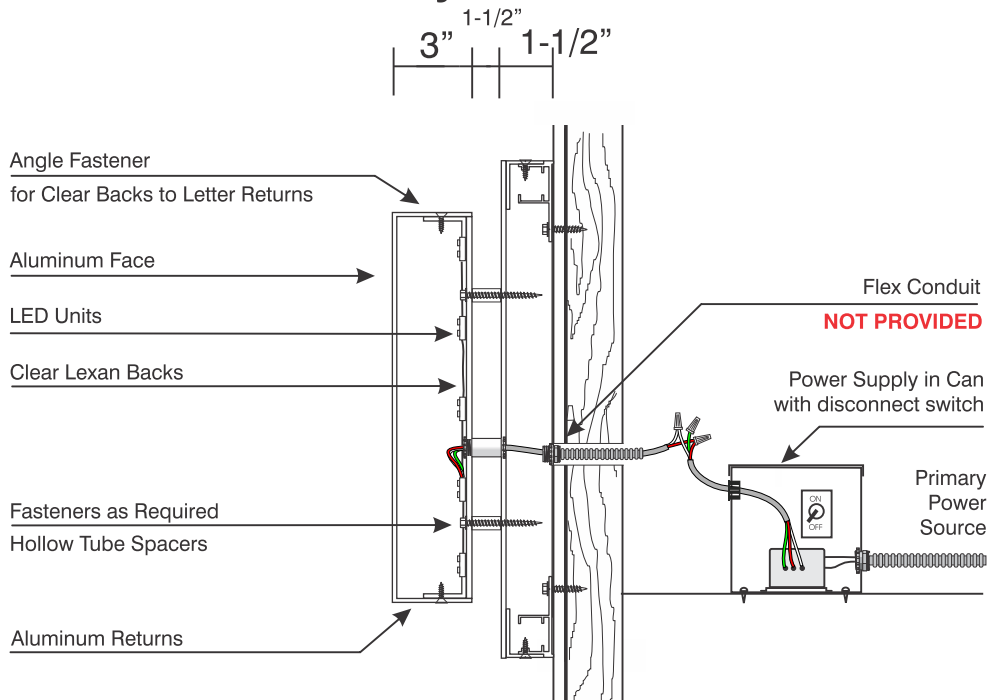

Reverse "Halo" Letters (Full size backer panel)

General Spec Sheet

- Standard 3" Deep Aluminum Returns.
- Clear Lexan Backs.
- Full Size Wireway Panel (Remote Power Supply)
- LED Illumination.
- Remote Power Supplies.

Nighttime Example

Reverse Halo Section Full Size Slim Wireway

Install per (NEC) National Electric Code.

Reverse "Halo" Letters (Full size backer panel)

General Spec Sheet

- Standard 3" Deep Aluminum Returns.
- Clear Lexan Backs.
- Full Size Wireway Panel (Self Contained)
- LED Illumination.
- Remote Power Supplies.

Nighttime Example

Reverse Halo Section Full Size Slim Wireway

Install per (NEC) National Electric Code.