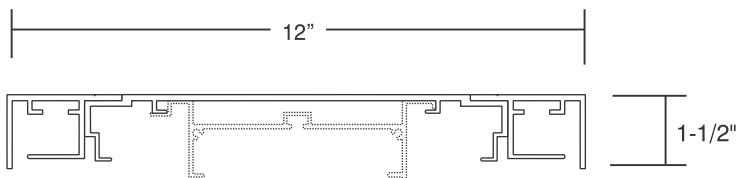

Push Thru Face Cabinets

General Spec Sheet

- Aluminum Face with Routed Copy.
- 1/2" or 3/4" Thick Acrylic Push Thru Letters.
- Aluminum Extrusion Frame System.
- Fluorescent Illumination.
- Mathews Polyurethane Finishes.

Frame Detail

▶ Single Sided - System SF775

▶ Single Sided - System SF900

▶ Double Sided - System DF1200

Standard

Optional Hinge