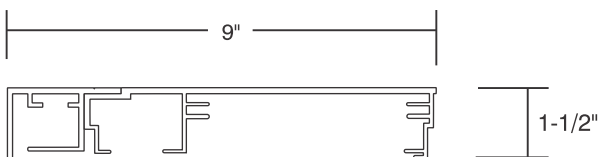

Push Thru Face Cabinets

General Spec Sheet

- Aluminum Face with Routed Copy.
- 1/2" or 3/4" Thick Acrylic Push Thru Letters.
- Aluminum Extrusion Frame System.
- Fluorescent Illumination.
- Mathews Polyurethane Finishes.

Frame Detail

▶ Single Sided - System SF775

▶ Single Sided - System SF900

▶ Double Sided - System DF1200

Standard

Optional Hinge