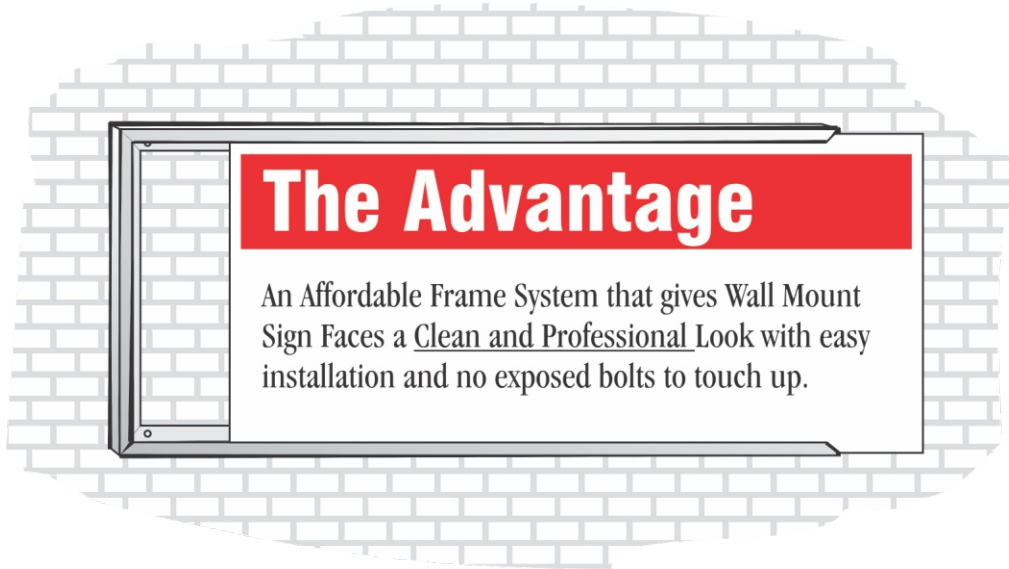

Sign Face Frames

General Spec Sheet

- Wall Mount Frames for Rigid Faces.
- Easy to Install / No Exposed Mounting Bolts.
- Heavy Duty Aluminum Extrusion Frames.

Side Detail & Mounting

Frame Detail

▶ System 150 (Standard)

▶ System 275

Paint Finishes:

All frames are primed and painted with Acrylic Polyurethane Finishes.