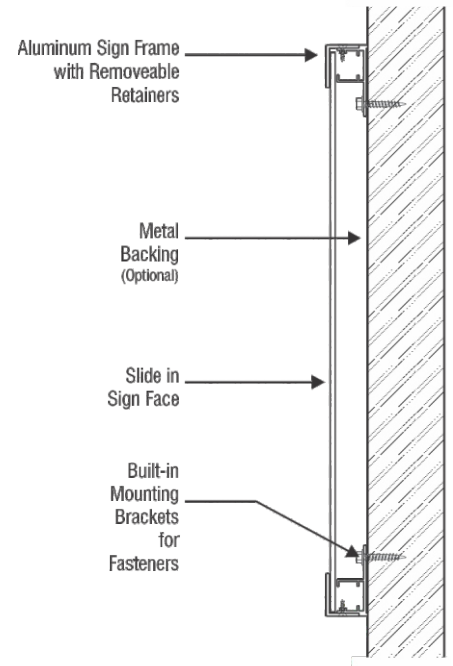

Sign Face Frames

General Spec Sheet

- Wall Mount Frames for Rigid Faces.
- Easy to Install / No Exposed Mounting Bolts.
- Heavy Duty Aluminum Extrusion Frames.

Side Detail & Mounting

Frame Detail

▶ System 150 (Standard)