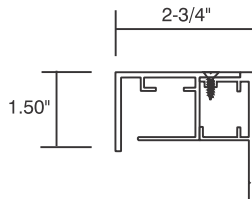

▶ System 275

Paint Finishes:

All frames are primed and painted with Acrylic Polyurethane Finishes.