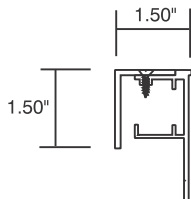

Sign Face Frames

General Spec Sheet

- Wall Mount Frames for Rigid Faces.
- Easy to Install / No Exposed Mounting Bolts.
- Heavy Duty Aluminum Extrusion Frames.

Side Detail & Mounting

Frame Detail

▶ System 150 (Standard)