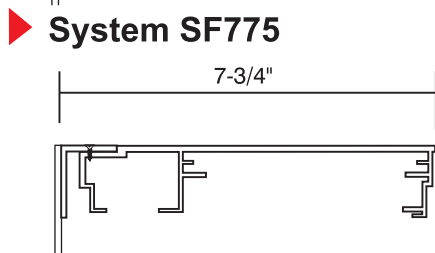

Team

5260 Jerusalem Ct.
Modesto, California 95356
(209) 523-7446 Fax (209) 522-2997

1-800-361-7446

Standard Single Sided Cabinets

General Spec Sheet

- LED Illuminated.
- Heavy Duty Aluminum Extrusion Frames.
- Routed Aluminum Face With Optional Push-Thru's.
- Acrylic Polyurethane Paint Finishes.

Frame Detail

Side Detail (S/F)