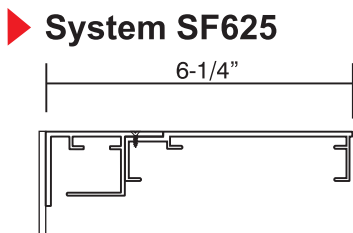

Team

5260 Jerusalem Ct.
Modesto, California 95356
(209) 523-7446 Fax (209) 522-2997

1-800-361-7446

Standard Single Sided Cabinets

General Spec Sheet

- LED Illuminated.
- Heavy Duty Aluminum Extrusion Frames.
- Routed Aluminum Face With Optional Push-Thru's.
- Acrylic Polyurethane Paint Finishes.

Frame Detail

Side Detail (S/F)