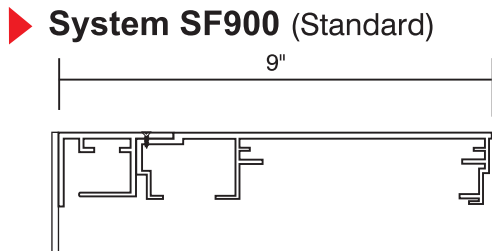

Team

5260 Jerusalem Ct.
Modesto, California 95356
(209) 523-7446 Fax (209) 522-2997

1-800-361-7446

Standard Single Sided Cabinets

General Spec Sheet

- LED Illuminated.
- Heavy Duty Aluminum Extrusion Frames.
- Routed Aluminum Face With Optional Push-Thru's.
- Acrylic Polyurethane Paint Finishes.

Frame Detail

Side Detail (S/F)