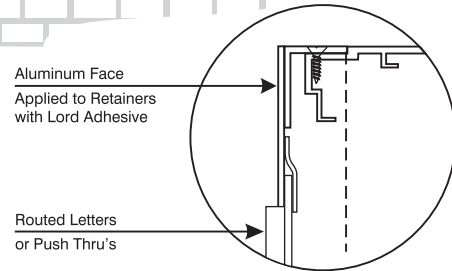

Team

5260 Jerusalem Ct.
Modesto, California 95356
(209) 523-7446 Fax (209) 522-2997

1-800-361-7446

Standard Single Sided Cabinets

General Spec Sheet

- LED Illuminated.
- Heavy Duty Aluminum Extrusion Frames.
- Routed Aluminum Face With Optional Push-Thru's.
- Acrylic Polyurethane Paint Finishes.

Frame Detail

Side Detail (S/F)