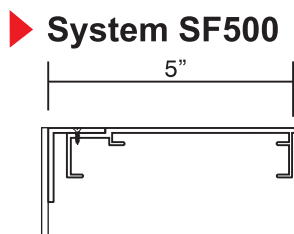

Team

5260 Jerusalem Ct.
Modesto, California 95356
(209) 523-7446 Fax (209) 522-2997

1-800-361-7446

Standard Single Sided Cabinets

General Spec Sheet

- LED Illuminated.
- Heavy Duty Aluminum Extrusion Frames.
- Routed Aluminum Face With Optional Push-Thru's.
- Acrylic Polyurethane Paint Finishes.

Frame Detail

Side Detail (S/F)